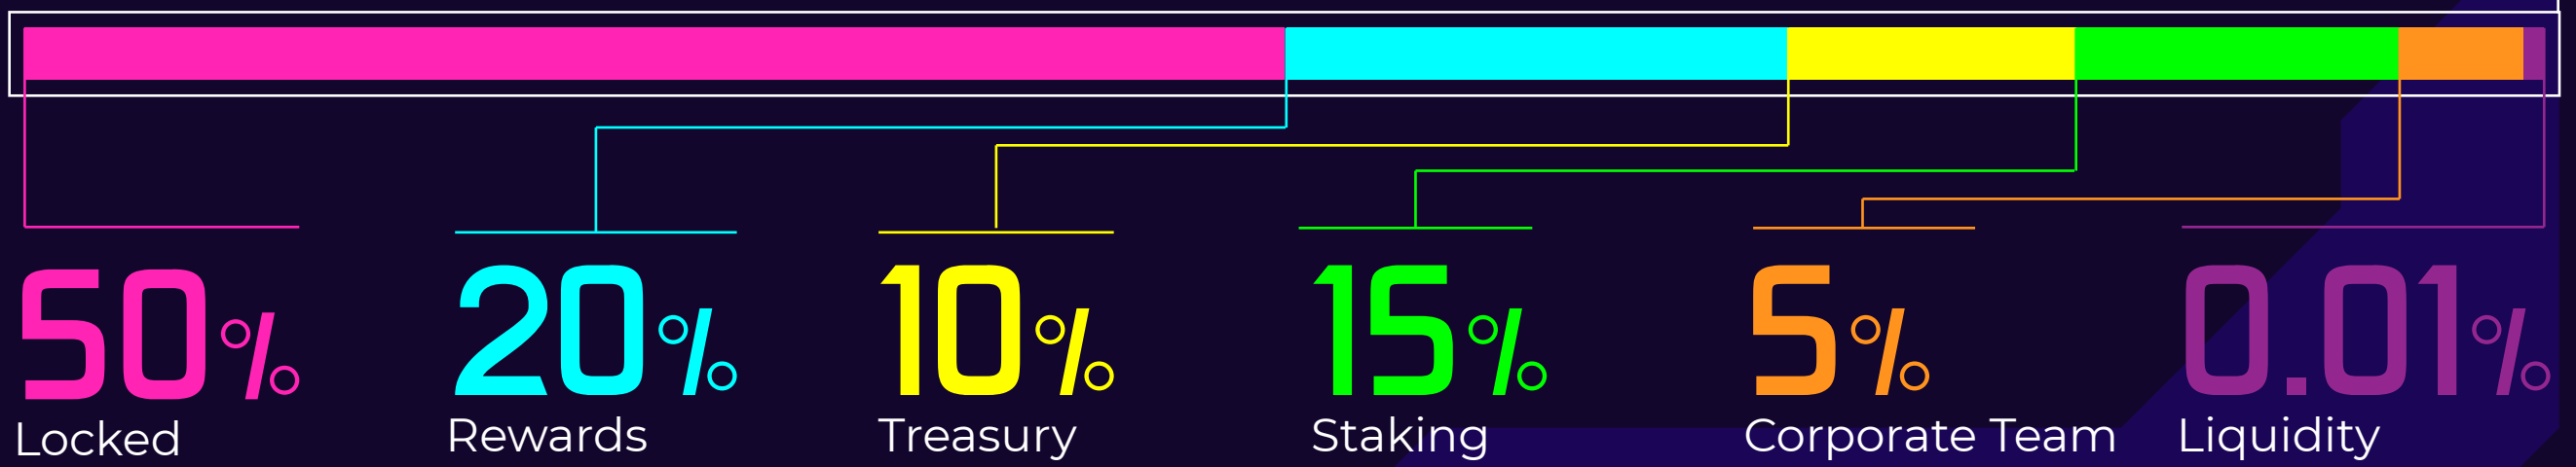

AI GENESIS TOKEN

TOKENOMICS:

Genesis Token has a total supply of **111 million tokens**. Its permanence is underscored by the absence of minting or burning mechanisms, ensuring the integrity of the ecosystem and maintaining investor trust.

BURN // **NO**

MINT // **NO**

111,000,000 AI GENESIS TOTAL SUPPLY

General Analysis and Distribution

AiG-Token Smart Contract: [0x4b4594bfe661919a8e2373eb175004da2989a479](https://bscscan.com/token/0x4b4594bfe661919a8e2373eb175004da2989a479)

BscScan: <https://bscscan.com/token/0x4b4594bfe661919a8e2373eb175004da2989a479>

BitcoinTalk: <https://bitcointalk.org/index.php?topic=5449347.0>

e-Mail: info@aigtoken.org

[AiGtoken.org](https://aigtoken.org)